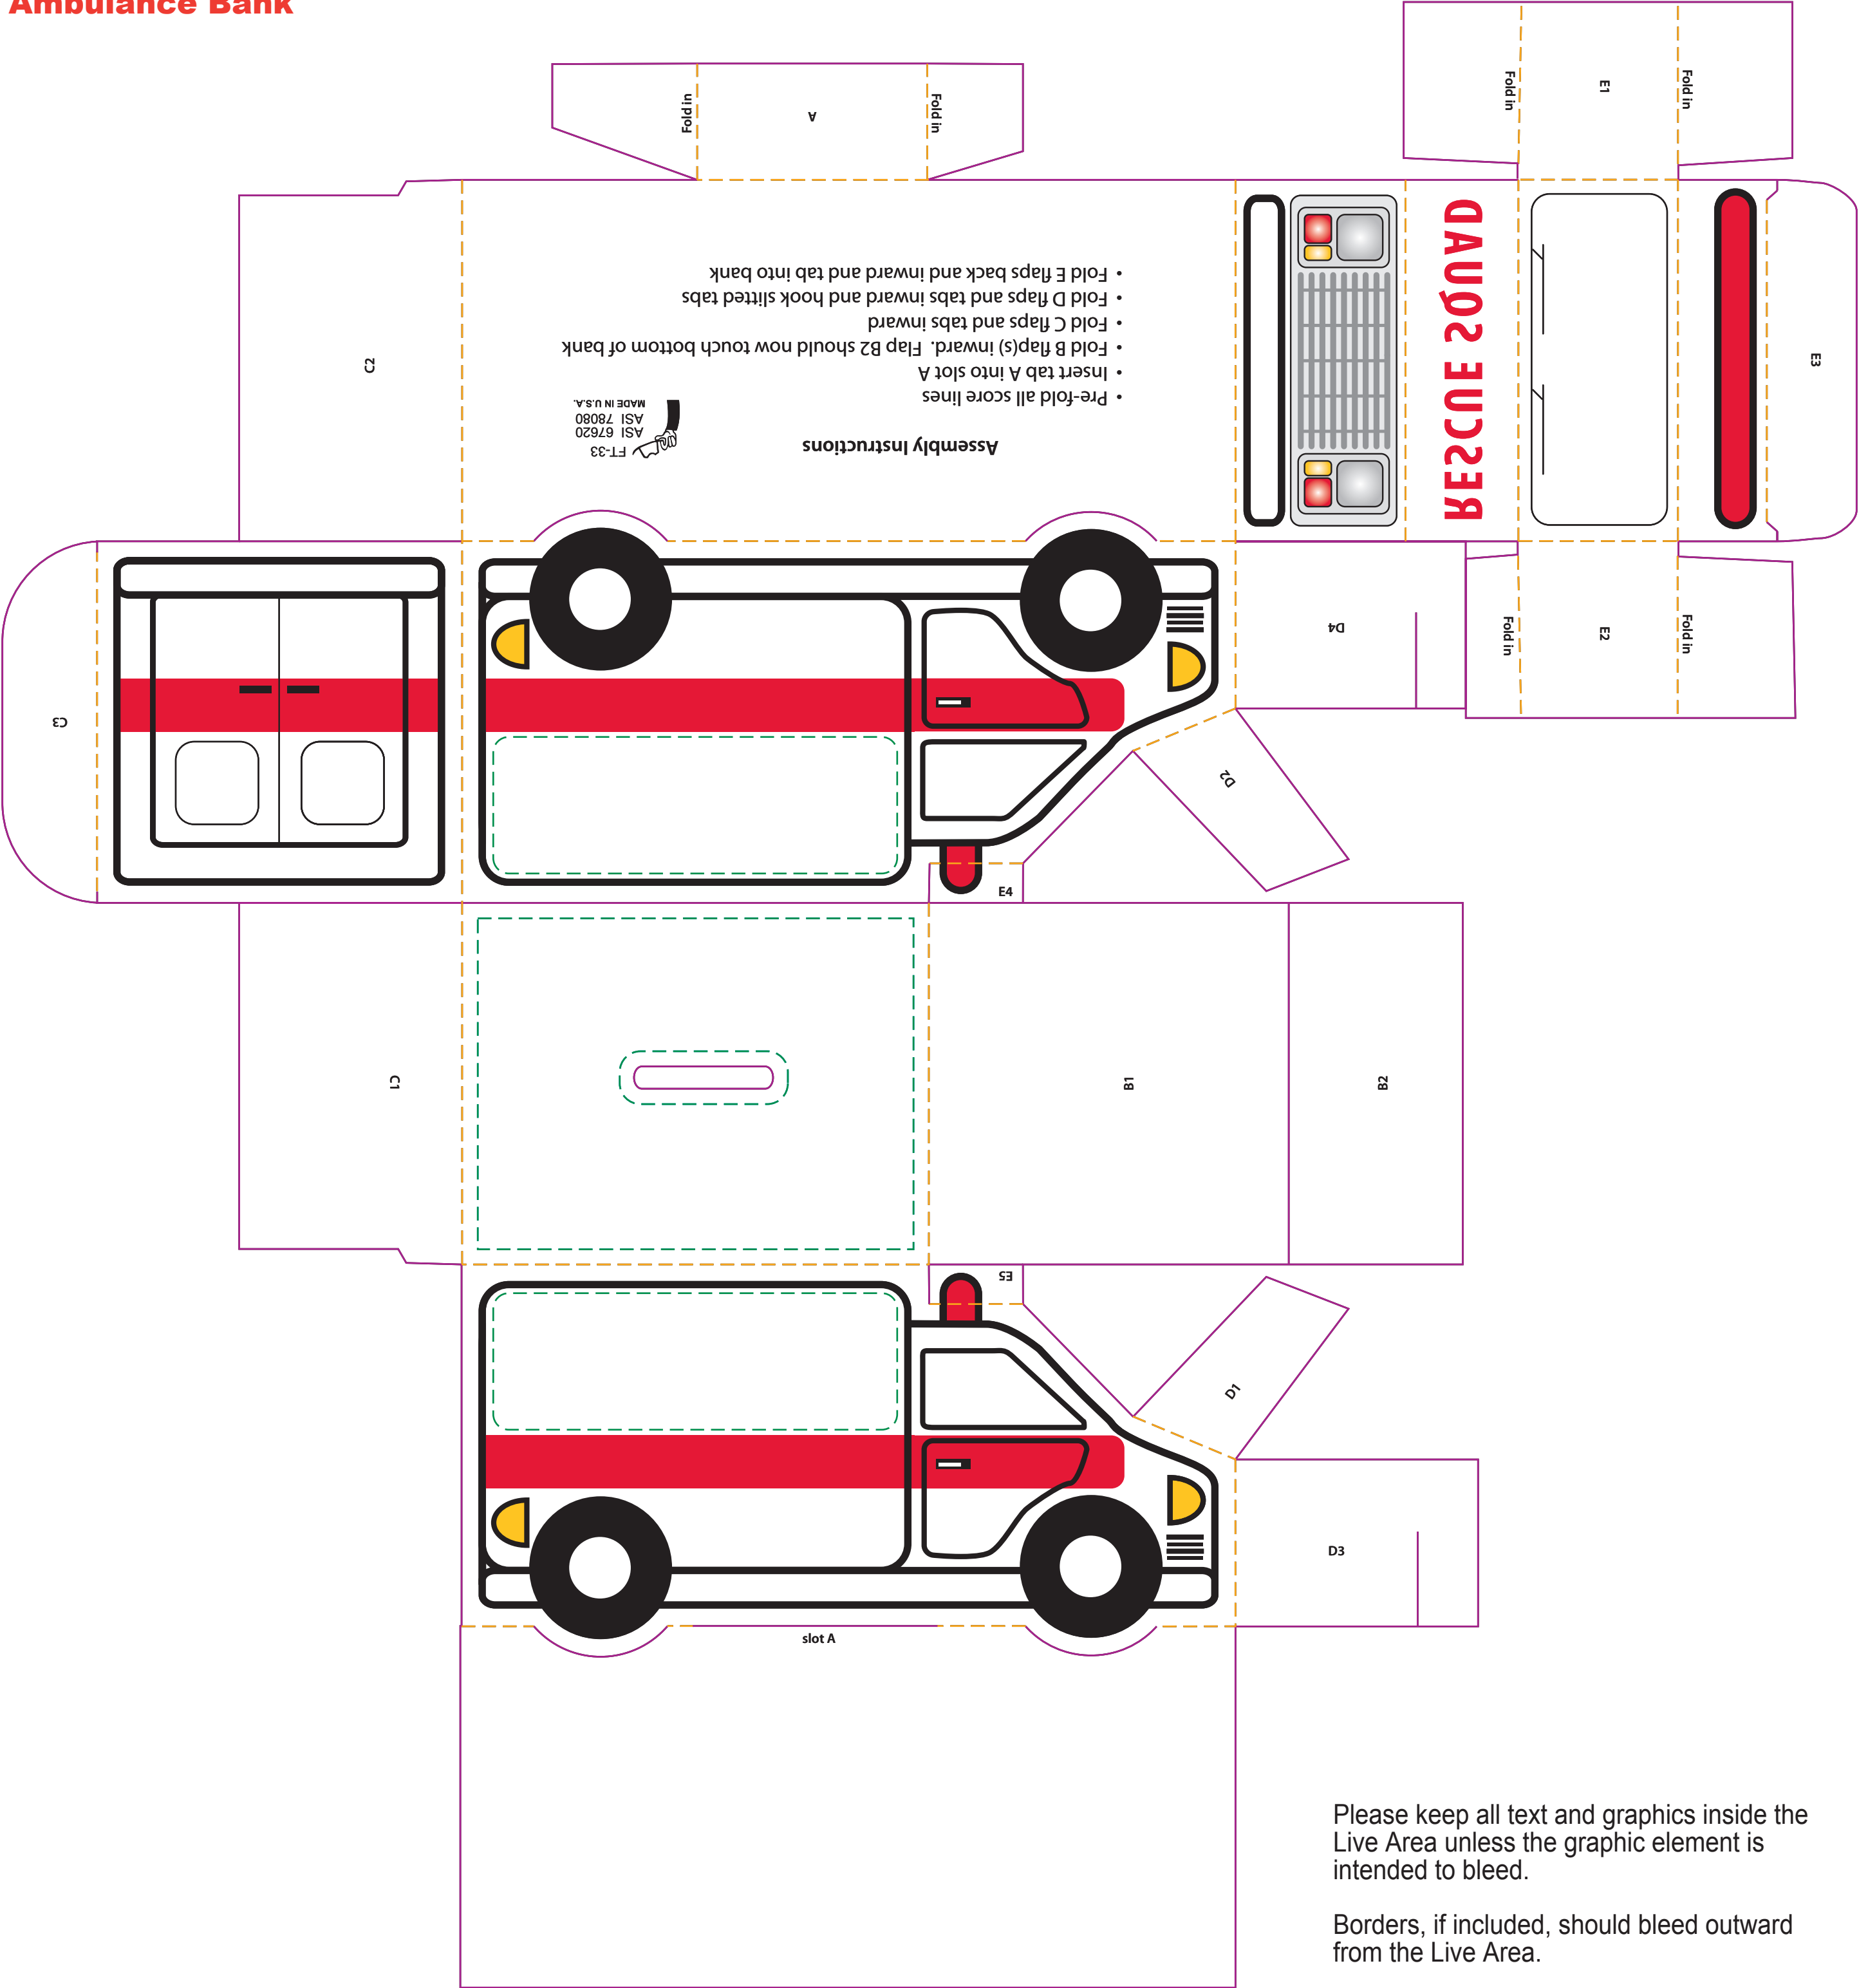

Actual size
 Width: 15 in.
 Height: 16 in.

Stock Graphics are pre-printed

-  **Die Line**
 (represents actual cut product)
-  **Live Area**
 (1/8" inset from Die Line)
-  **Fold**

**FT-33
 Ambulance Bank**

Please keep all text and graphics inside the Live Area unless the graphic element is intended to bleed.

Borders, if included, should bleed outward from the Live Area.

Please model spot colors using the Pantone solid coated Matching System